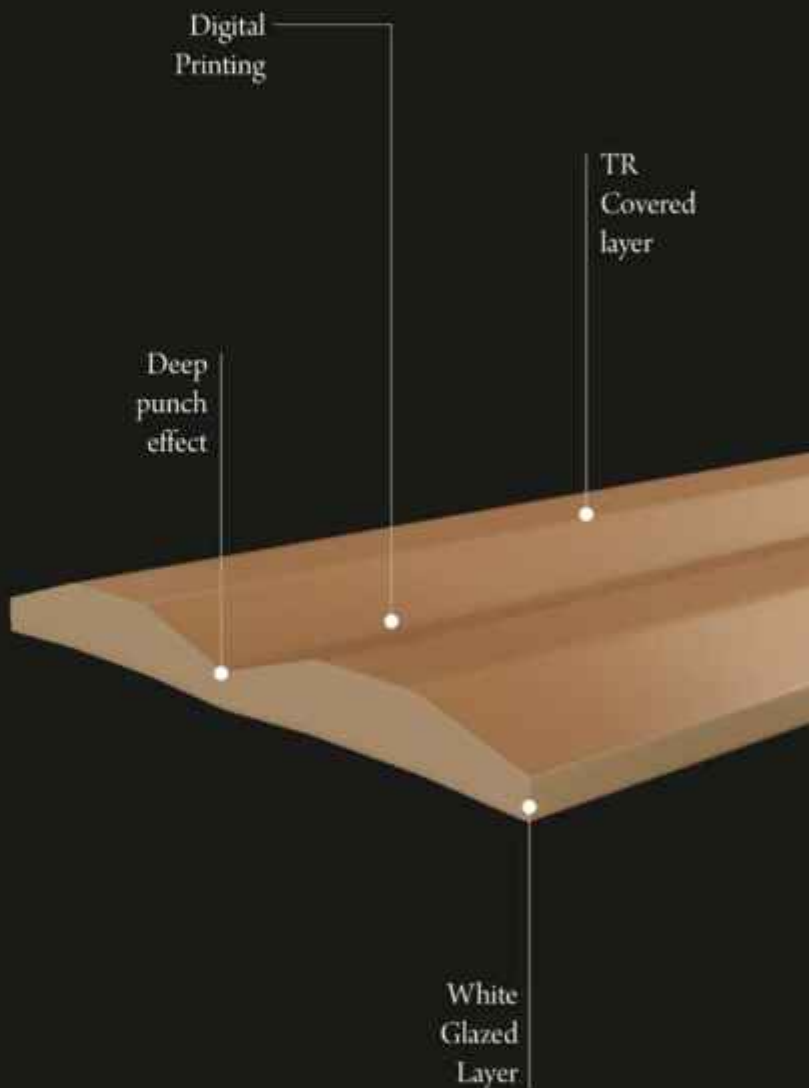

How to use

This set of tiles makes the best fit on the walls of your homes that signifies the utmost decorative styling idea to your masterpiece corners of your ambiance.

The above-mentioned figures can help you understand the fitting aspects of these decorative tiles and set an angle of new styling ideas.

Inject this exceptional style to your ambiance that brings a soft & subtle appearance that is just eye-catching!

Features

DIGITAL
PRINTING

DEEP
PUNCH
EFFECT

SCRATCH
PROOF

RECTIFIED

MATT &
GLOSSY

ECO
FRIENDLY